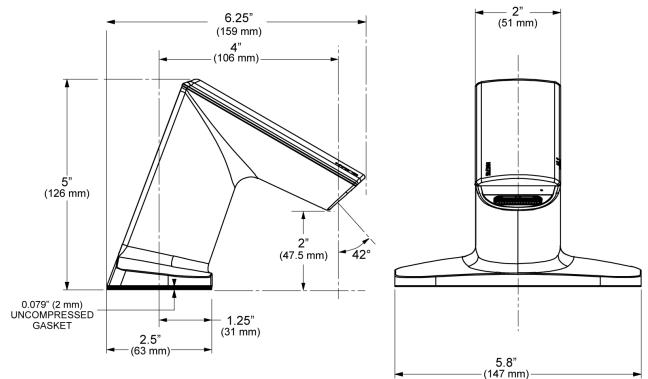

FEATURES

Commercial Grade, ADA Compliant, Electronic, Sensor-Activated, Die-Cast Metal Hand Washing Faucet with the following features:

- Solenoid housed in removable carrier that includes supply strainer
- Integral water supply shut off
- Supply strainer serviceable from above deck
- Vandal resistant spray insert, key housed inside faucet body
- All electronics sealed to IP-108
- Gold plated electrical contacts
- Above deck individual diagnostic indicators for battery life, solenoid condition, and power-up mode
- Flexible, high pressure supply hoses, 3/8" compression connections
- Bi-stable magnetic solenoid
- Four (4) "AA" alkaline batteries
- Double infrared sensors with automatic setting feature
- Integral 4-inch base
- Includes all mounting hardware
- Line Purge mode, eliminates stagnant water
- Standard Bowed Crown
- Buy America Act (BAA) Compliant

VIDEOS

- BASYS® Faucet Installation and Features

DOWNLOADS

- [EFX 3Xx/6Xx Capacitance Installation Instructions](#)
- [EFX 3Xx/6Xx Installation Instructions](#)
- [Trim Plates Repair and Maintenance Guide](#)
- [EFX-6XX Repair and Maintenance Guide](#)
- [Capacitance FAQs Repair and Maintenance Guide](#)
- [Capacitance FAQs (SP) Repair and Maintenance Guide](#)
- [Additional Downloads](#)

COMPLIANCES & CERTIFICATIONS

(ADA Compliant, UL Certified, CEC Compliant, BAA Compliant, CUPC Low Lead Compliant)

NOTES

All information contained within this document subject to change without notice.

Looking for other variations of the EFX-680 product? [View the general spec sheet with all options.](#)

[Find a matching soap dispenser](#) for this faucet.

[Find a compatible sink](#) for this faucet.

WARRANTY

3 Year